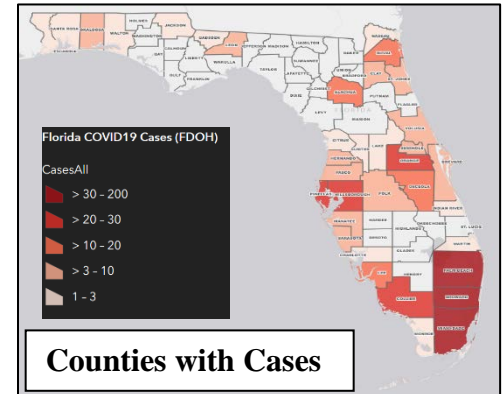

Florida SEOC Situation Report COVID-19

Published: 3-20-2020 @ 14:00 EDT

Changes in **Red**

Situation Report #18

Cases in Florida

	Current	Change
Total Cases in Florida	520	+130
Florida Resident Cases	474	+114
Florida Fatalities	10	+2
Florida Resident not in state	6	+0
Negative Tests	1,870	+337
# of Counties with Cases	36	+5

County Summary

- Local State of Emergencies have been declared in **63** counties.
- Level 1 EOC in **1** county.
- Level 2 EOC in **45** counties.
- The SEOC is tracking **2,186** active resource requests from counties.
- All School districts are extending spring break.

State Actions

- State EOC has been activated to a Level 1 emergency support functions at full staffing.
- Governor of Florida has signed EO 20-52 declaring a state of emergency. (Info Message 41)
- The state has requested that counties identify a staging area to streamline shipping of requested supplies.
- Governor signs EO 20-69 authorizing virtual public meetings and other updates.
- Governor signs EO 20-70 closing movie theaters, bowling alleys, gymnasiums, fitness studios and others in Broward and Palm Beach.
- The State is working on the establishment of Community Based Testing Sites for opening over the next few days.

Send any curfew notifications to eoc-plans@em.myflorida.com