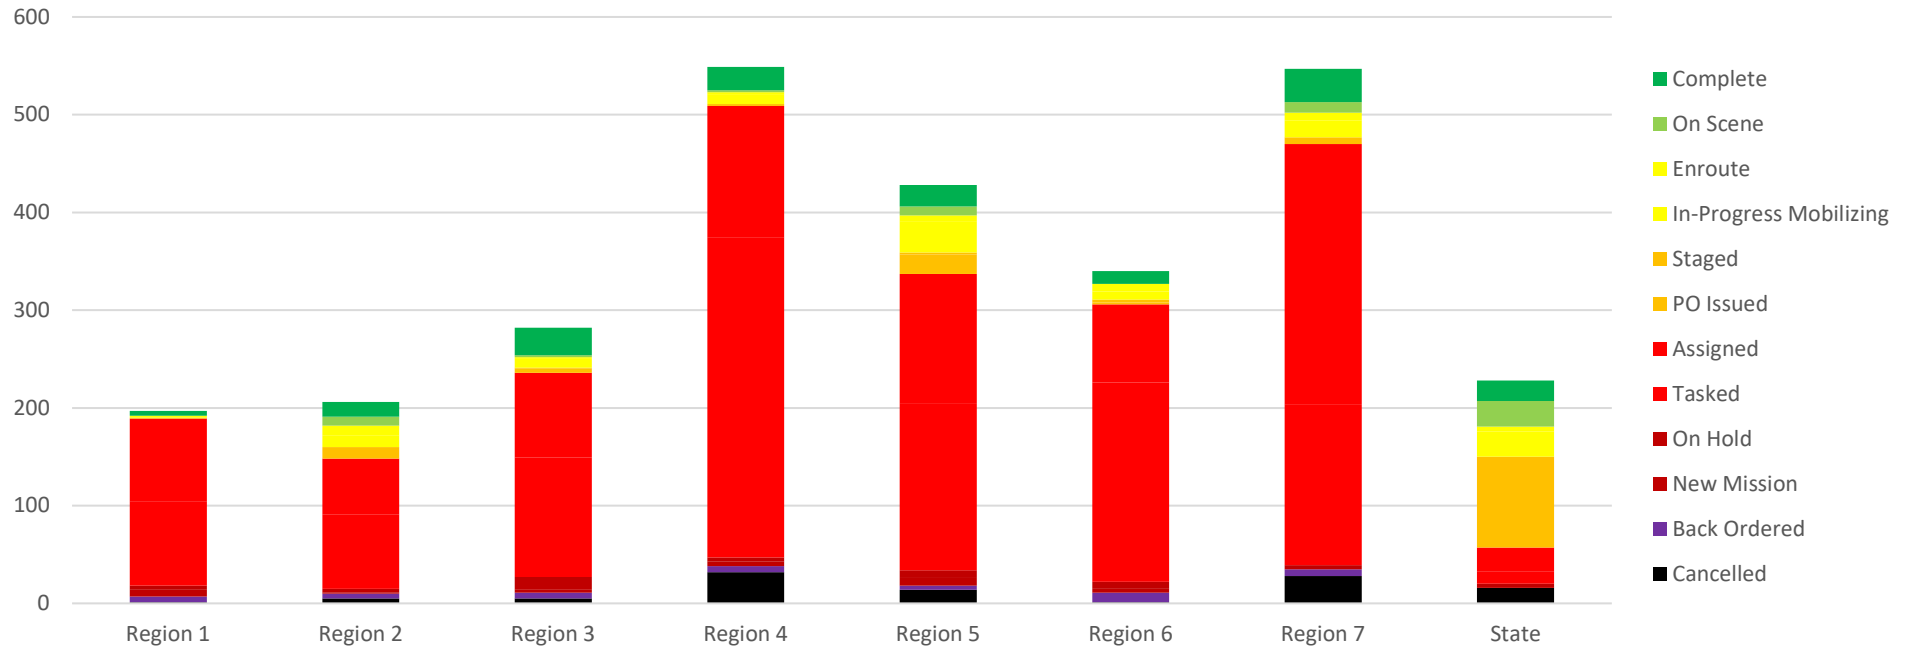

Mission Status by Region as of 10:35

County	Cases	Fatalities	County	Cases	Fatalities	County	Cases	Fatalities	County	Cases	Fatalities
Alachua	15		Franklin	0		Lee	13	2	Pinellas	21	
Baker	0		Gadsden	1		Leon	4		Polk	7	
Bay	0		Gilchrist	0		Levy	0		Putnam	0	
Bradford	0		Glades	0		Liberty	0		St. Johns	5	
Brevard	4		Gulf	0		Madison	0		St. Lucie	0	
Broward	124	2	Hamilton	0		Manatee	9	1	Santa Rosa	2	1
Calhoun	0		Hardee	0		Marion	0		Sarasota	8	
Charlotte	2		Hendry	0		Martin	1		Seminole	8	
Citrus	3		Hernando	4		Miami-Dade	113		Sumter	2	
Clay	4	1	Highlands	0		Monroe	1		Suwannee	0	
Collier	24		Hillsborough	30		Nassau	1		Taylor	0	
Columbia	0		Holmes	0		Okaloosa	6		Union	0	
DeSoto	0		Indian River	2		Okeechobee	0		Volusia	9	
Dixie	0		Jackson	1		Orange	22	2	Wakulla	0	
Duval	15	1	Jefferson	0		Osceola	13		Walton	1	
Escambia	1		Lafayette	0		Palm Beach	34		Washington	0	
Flagler	0		Lake	3		Pasco	7		Out of State		1