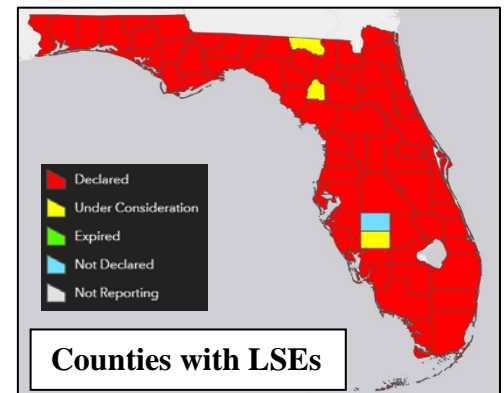

Florida SEOC Situation Report COVID-19

Published: 3-20-2020 @ 14:00 EDT

Changes in **Red**

Situation Report #18

Cases in Florida

	Current	Change
Total Cases in Florida	520	+130
Florida Resident Cases	474	+114
Florida Fatalities	10	+2
Florida Resident not in state	6	+0
Negative Tests	1,870	+337
# of Counties with Cases	36	+5

County Summary

- Local State of Emergencies have been declared in **63** counties.
- Level 1 EOC in **1** county.
- Level 2 EOC in **45** counties.
- The SEOC is tracking **2,186** active resource requests from counties.
- All School districts are extending spring break.

State Actions

- State EOC has been activated to a Level 1 emergency support functions at full staffing.
- Governor of Florida has signed EO 20-52 declaring a state of emergency. (Info Message 41)
- The state has requested that counties identify a staging area to streamline shipping of requested supplies.
- Governor signs EO 20-69 authorizing virtual public meetings and other updates.
- Governor signs EO 20-70 closing movie theaters, bowling alleys, gymnasiums, fitness studios and others in Broward and Palm Beach.
- The State is working on the establishment of Community Based Testing Sites for opening over the next few days.

Send any curfew notifications to eoc-plans@em.myflorida.com