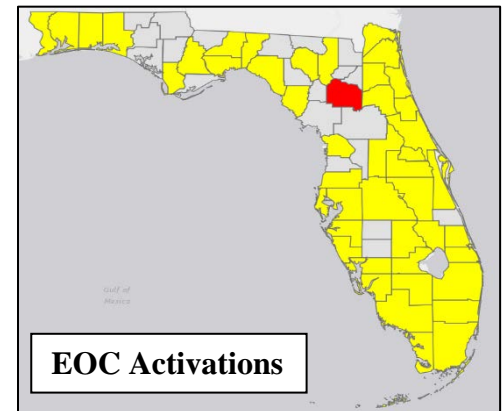

Florida SEOC Situation Report COVID-19

Published: 3-20-2020 @ 14:00 EDT

Changes in **Red**

Situation Report #18

Cases in Florida

	Current	Change
Total Cases in Florida	520	+130
Florida Resident Cases	474	+114
Florida Fatalities	10	+2
Florida Resident not in state	6	+0
Negative Tests	1,870	+337
# of Counties with Cases	36	+5

County Summary

- Local State of Emergencies have been declared in **63** counties.
- Level 1 EOC in **1** county.
- Level 2 EOC in **45** counties.
- The SEOC is tracking **2,186** active resource requests from counties.
- All School districts are extending spring break.

State Actions

- State EOC has been activated to a Level 1 emergency support functions at full staffing.
- Governor of Florida has signed EO 20-52 declaring a state of emergency. (Info Message 41)
- The state has requested that counties identify a staging area to streamline shipping of requested supplies.
- Governor signs EO 20-69 authorizing virtual public meetings and other updates.
- Governor signs EO 20-70 closing movie theaters, bowling alleys, gymnasiums, fitness studios and others in Broward and Palm Beach.
- The State is working on the establishment of Community Based Testing Sites for opening over the next few days.

Send any curfew notifications to eoc-plans@em.myflorida.com